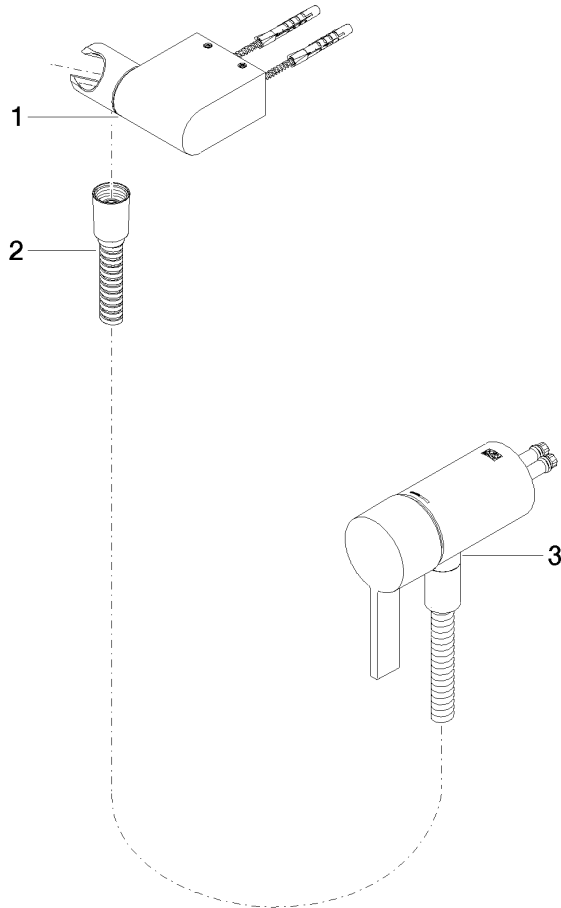

Concealed single-lever mixer with integrated shower connection with hand shower set without hand shower - Chrome

IMO

36 002 970

- metal shower hose 1750mm with integrated anti-twist protection
- This article does not include a hand shower!**
Intrinsic protection against back flow.

Concealed single-lever mixer with integrated shower connection with hand shower set without hand shower - Chrome

IMO

36 002 970
mm [inches]

Certificates

Belgaqua_21-025- WRAS_2011027. LGA_29928.
27_1.

36 002 970

Spare parts list

No.	Item Number	Name	Quantity used	Delivery time
1	28 060 970-00	Wall bracket swivel - Chrome	1	10
2	28 322 970-00	Metal shower hose 1/2" x 3/8" x 1750 mm - Chrome	1	2
3	36 050 970-00	Concealed single-lever mixer with integrated shower connection - Chrome	1	10