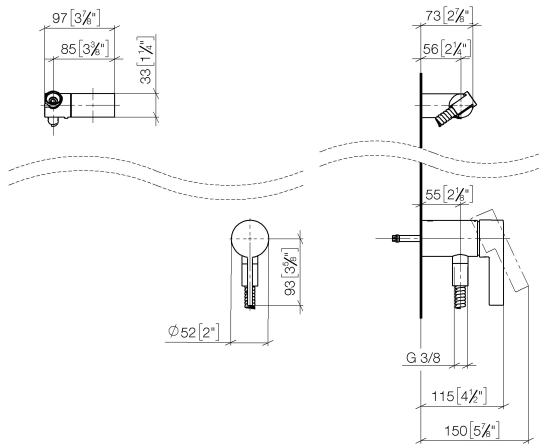

Concealed single-lever mixer with integrated shower connection with hand shower set without hand shower - Chrome

IMO

36 002 970

- metal shower hose 1750mm with integrated anti-twist protection
- This article does not include a hand shower!**
Intrinsic protection against back flow.

Required miscellaneous

	Concealed wall mounting - •max. recess depth 105 mm •min. recess depth 80 mm	35 050 970 90
--	---	---------------

Required miscellaneous

	Hand shower FlowReduce - Chrome	28 012 979-00 0010
--	--	--------------------

Concealed single-lever mixer with integrated shower connection with hand shower set without hand shower - Chrome

IMO

36 002 970
mm [inches]

Certificates

Belgaqua_21-025- WRAS_2011027. LGA_29928.
27_1.

36 002 970

Spare parts list

No.	Item Number	Name	Quantity used	Delivery time
1	28 060 970-00	Wall bracket swivel - Chrome	1	10
2	28 322 970-00	Metal shower hose 1/2" x 3/8" x 1750 mm - Chrome	1	2
3	36 050 970-00	Concealed single-lever mixer with integrated shower connection - Chrome	1	10